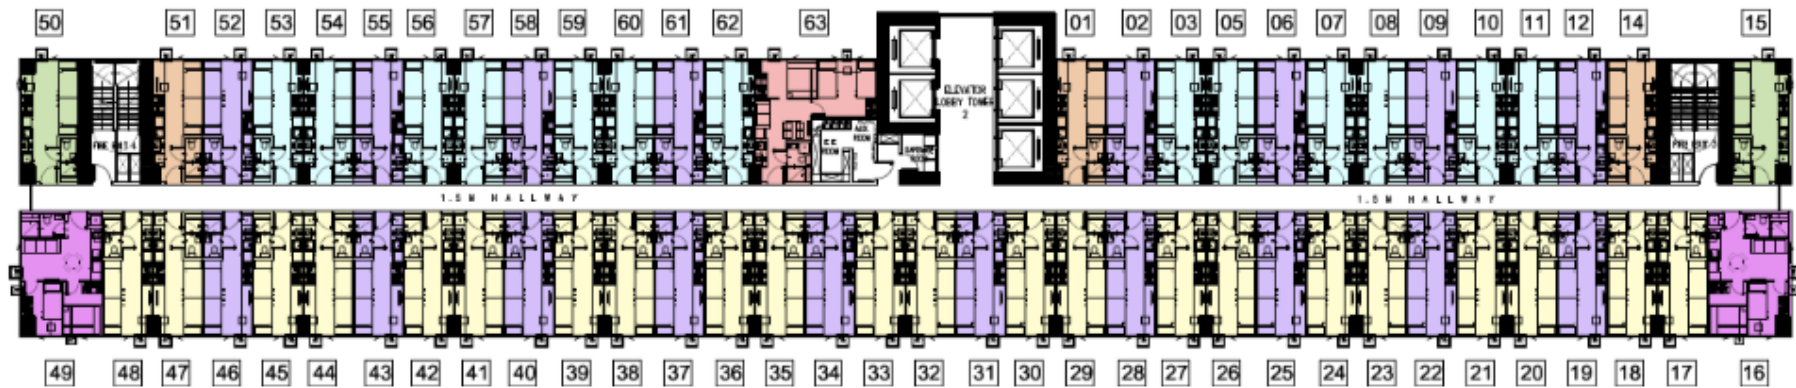

Tower 2 (2nd Floor Plan)

TOWER 1 / AMENITY VIEW

FACING EMILIO AGUINALDO COLLEGE

	Unit Type	Area (sqm)	Units per Floor
	Studio Unit	18.98 – 19.32	37
	Studio End Unit	22.60	1
	2 BR Unit	33.97	-
	2 BR End Unit	31.57	1
	Total		39

Tower 2 (3rd – 21st Floors)

TOWER 1 / AMENITY VIEW

FACING EMILIO AGUINALDO COLLEGE

	Unit Type	Area (sqm)	Units per Floor
	Studio Unit	18.98 – 19.32	56
	Studio End Unit	22.60	2
	2 BR Unit	33.97	1
	2 BR End Unit	31.57	2
	Total		61

Tower 2 (22nd Floor Plan)

TOWER 1 / AMENITY VIEW

FACING EMILIO AGUINALDO COLLEGE

	Unit Type	Area (sqm)	Units per Floor
	Studio Unit	18.98 – 19.32	53
	Studio End Unit	22.60	2
	2 BR Unit	33.97	-
	2 BR End Unit	31.57	2
	Total		57