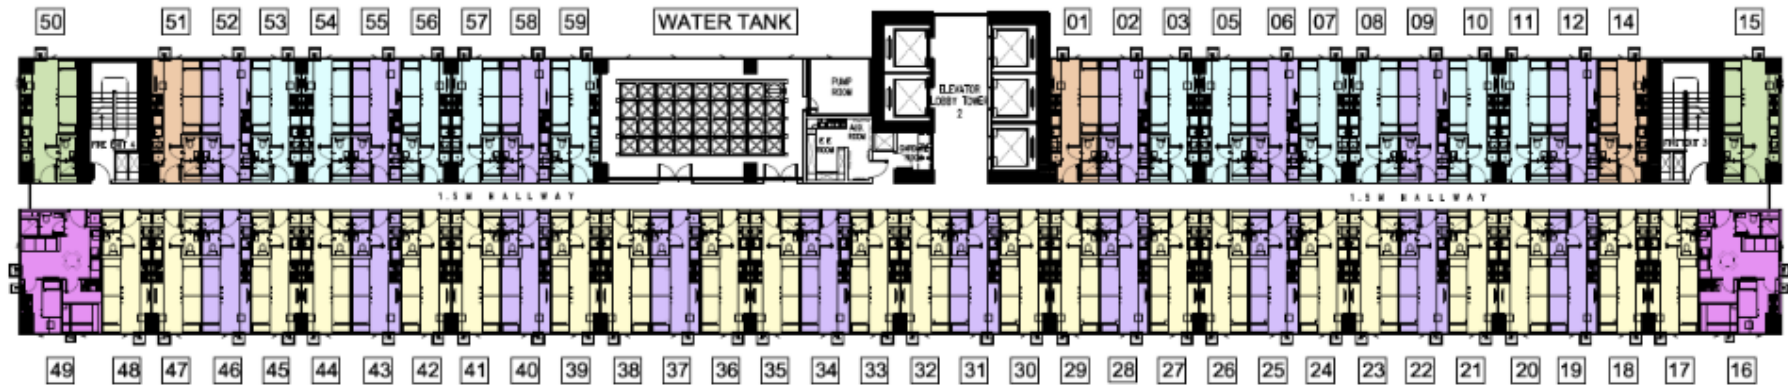

Tower 2 (2nd Floor Plan)

TOWER 1 / AMENITY VIEW

FACING EMILIO AGUINALDO COLLEGE

	Unit Type	Area (sqm)	Units per Floor
	Studio Unit	18.98 – 19.32	37
	Studio End Unit	22.60	1
	2 BR Unit	33.97	-
	2 BR End Unit	31.57	1
	Total		39

Tower 2 (3rd – 21st Floors)

TOWER 1 / AMENITY VIEW

FACING EMILIO AGUINALDO COLLEGE

	Unit Type	Area (sqm)	Units per Floor
	Studio Unit	18.98 – 19.32	56
	Studio End Unit	22.60	2
	2 BR Unit	33.97	1
	2 BR End Unit	31.57	2
	Total		61

Tower 2 (22nd Floor Plan)

TOWER 1 / AMENITY VIEW

FACING EMILIO AGUINALDO COLLEGE

	Unit Type	Area (sqm)	Units per Floor
	Studio Unit	18.98 – 19.32	53
	Studio End Unit	22.60	2
	2 BR Unit	33.97	-
	2 BR End Unit	31.57	2
	Total		57