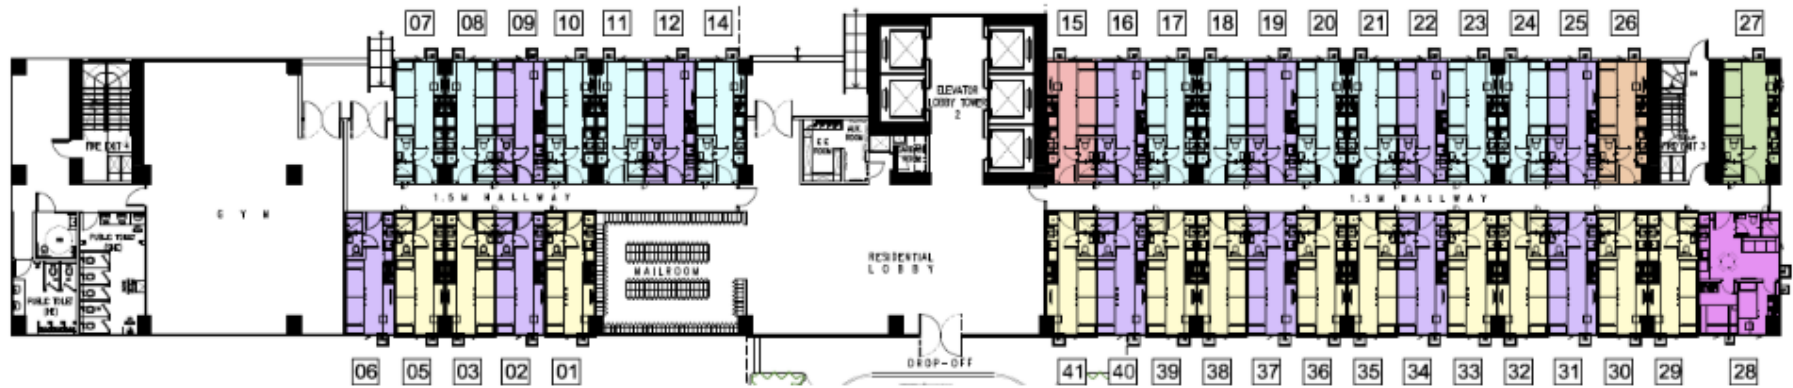

Tower 2 (2nd Floor Plan)

TOWER 1 / AMENITY VIEW

FACING EMILIO AGUINALDO COLLEGE

	Unit Type	Area (sqm)	Units per Floor
	Studio Unit	18.98 – 19.32	37
	Studio End Unit	22.60	1
	2 BR Unit	33.97	-
	2 BR End Unit	31.57	1
	Total		39

Tower 2 (3rd – 21st Floors)

TOWER 1 / AMENITY VIEW

FACING EMILIO AGUINALDO COLLEGE

	Unit Type	Area (sqm)	Units per Floor
	Studio Unit	18.98 – 19.32	56
	Studio End Unit	22.60	2
	2 BR Unit	33.97	1
	2 BR End Unit	31.57	2
	Total		61

Tower 2 (22nd Floor Plan)

TOWER 1 / AMENITY VIEW

FACING EMILIO AGUINALDO COLLEGE

	Unit Type	Area (sqm)	Units per Floor
	Studio Unit	18.98 – 19.32	53
	Studio End Unit	22.60	2
	2 BR Unit	33.97	-
	2 BR End Unit	31.57	2
	Total		57